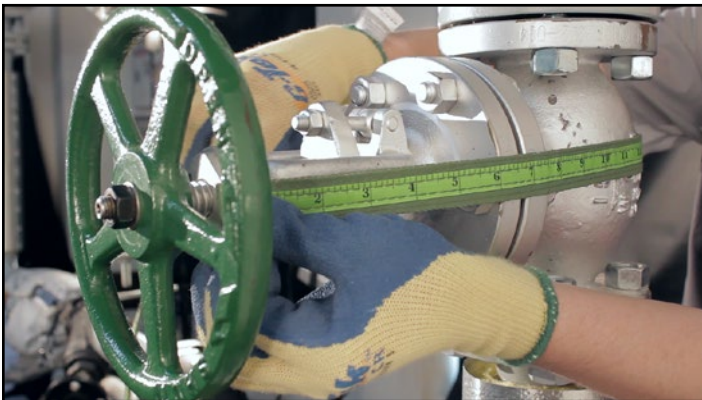

ISOCOVERS

Insulation Systems

HOW TO MEASURE FOR YOUR ISOCOVERS ISO-VALVE

Selecting the right size ISOCOVERS ISO-VALVE for your equipment is a lot easier than you might think. All you need is a tape measure, and you are ready to go!

CLICK [HERE](#) FOR VIDEO TUTORIAL: **HOW TO MEASURE ISOCOVERS ISO-VALVE**

WARNING: When installing or measuring for ISO-VALVE, please follow all safety precautions and use proper and adequate protective safety aids such as: protective gloves and suitable protective clothing. Never use a metal tape for measuring purposes. Failure to do so may result in injury.

1. START AT THE TOP OF THE NECK AND MEASURE FOR THE CIRCUMFERENCE:

CIRCUMFERENCE