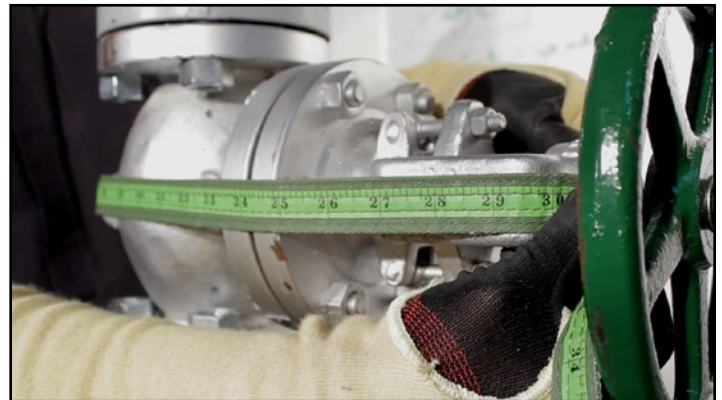

ISOCOVERS

Insulation Systems

HOW TO MEASURE FOR YOUR ISOCOVERS ISO-VALVE

Selecting the right size ISOCOVERS ISO-VALVE for your equipment is a lot easier than you might think. All you need is a tape measure, and you are ready to go!

CLICK [HERE](#) FOR VIDEO TUTORIAL: **HOW TO MEASURE ISOCOVERS ISO-VALVE**

WARNING: When installing or measuring for ISO-VALVE, please follow all safety precautions and use proper and adequate protective safety aids such as: protective gloves and suitable protective clothing. Never use a metal tape for measuring purposes. Failure to do so may result in injury.

1. START AT THE TOP OF THE NECK AND MEASURE FOR THE CIRCUMFERENCE:

CIRCUMFERENCE